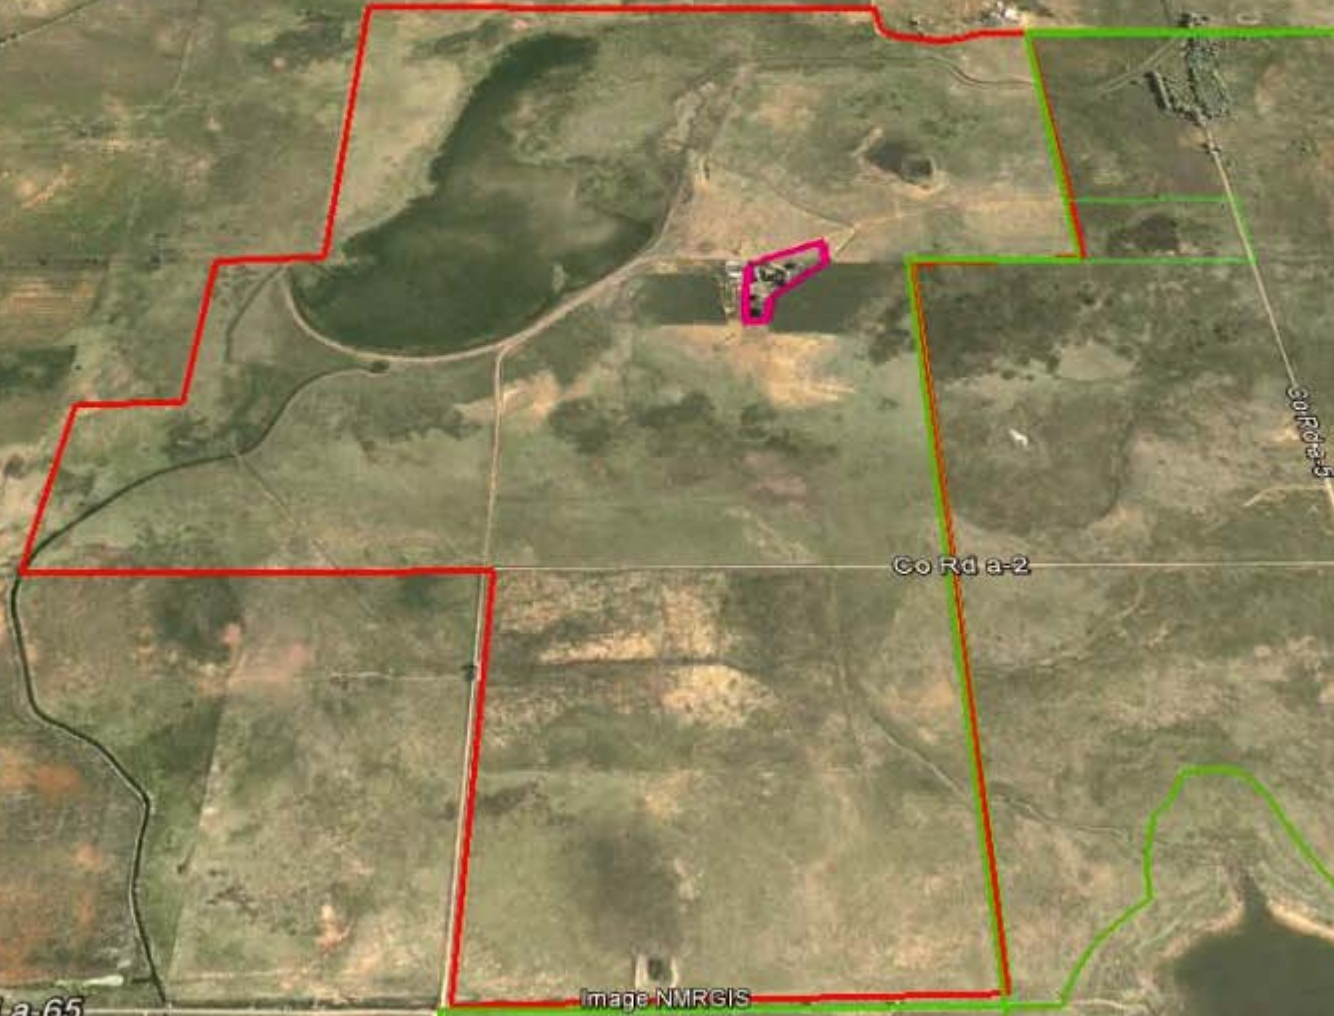

7/30/2005

87728

Maxwell 624 +/- deeded acre.  
Subirrigated Grass Production  
Unit.

This map was compiled from  
information deemed reliable  
but is not guaranteed by  
the Broker.  
O'Neill Land, LLC.

Image NMRGIS

Google earth